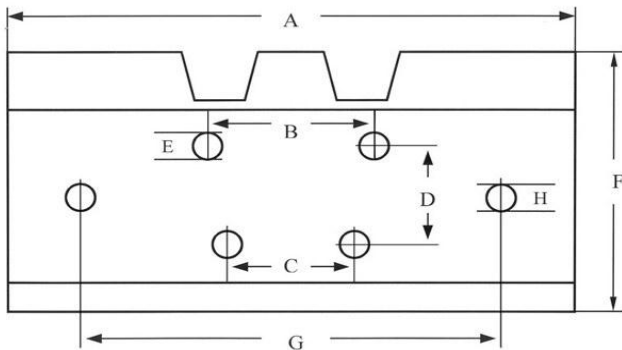

Global Track Warehouse PTY Ltd

Phone: +61 (2) 6226 4370 FAX: +61 (2) 6226 4371

www.gtw.com.au

Rubber Pad Measurement Sheet (Grouser Plate Measurement)

Single Grouser Plate

Machine Make : _____

Model : _____

Track Links : _____

Pitch: _____

A: _____ E: _____
 B: _____ F: _____
 C: _____ G: _____
 D: _____ H: _____

I: _____ (Thickness)

J: _____

K: _____

Double Grouser Plate

Machine Make : _____

Model : _____

Track Links : _____

Pitch: _____

A: _____ E: _____
 B: _____ F: _____
 C: _____ G: _____
 D: _____ H: _____

I: _____ (Thickness)

J: _____

K: _____

L: _____

Triple Grouser

Machine Make : _____

Model : _____

Track Links : _____

Pitch: _____

A: _____ E: _____
 B: _____ F: _____
 C: _____ G: _____
 D: _____ H: _____

I: _____ (Thickness)

J: _____