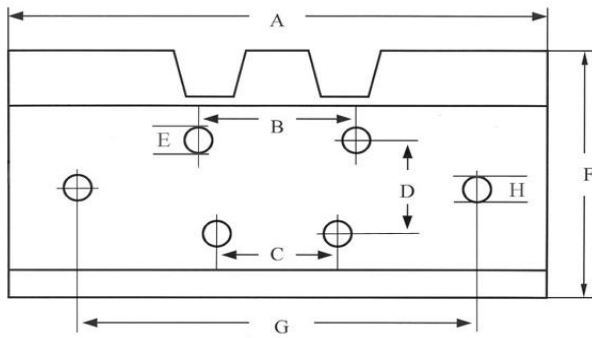

Global Track Warehouse PTY Ltd

Phone: +61 (2) 6226 4370 FAX: +61 (2) 6226 4371

www.gtw.com.au

Rubber Pad Measurement Sheet (Grouser Plate Measurement)

Single Grouser Plate

Machine Make : _____

Model : _____

Track Links : _____

Pitch: _____

A: _____ E: _____
 B: _____ F: _____
 C: _____ G: _____
 D: _____ H: _____

I: _____ (Thickness)

J: _____

K: _____

Double Grouser Plate

Machine Make : _____

Model : _____

Track Links : _____

Pitch: _____

A: _____ E: _____
 B: _____ F: _____
 C: _____ G: _____
 D: _____ H: _____

I: _____ (Thickness)

J: _____

K: _____

L: _____

Triple Grouser

Machine Make : _____

Model : _____

Track Links : _____

Pitch: _____

A: _____ E: _____
 B: _____ F: _____
 C: _____ G: _____
 D: _____ H: _____

I: _____ (Thickness)

J: _____