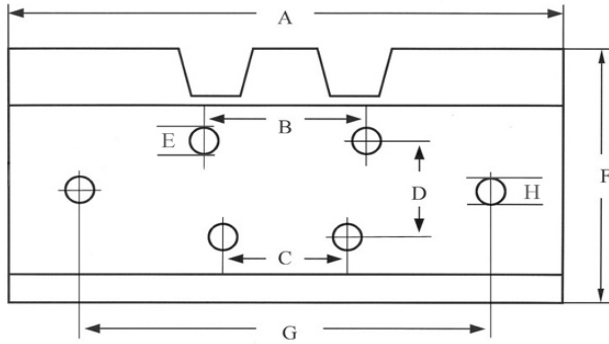

Global Track Warehouse Pty Ltd

Lot Y, LaidLaw St, Yass, NSW 2582, Australia

Phone : +61 (2) 6226 4370 FAX: +61 - (2) 6226 4371

Web: www.gtw.com.au Email : gtw@gtw.com.au

Rubber Pad Measurement Sheet (Grouser Plate Measurement)

Single Grouser Plate

Machine Make : _____

Model : _____

Track Links : _____

Pitch: _____

A: _____ E: _____
 B: _____ F: _____
 C: _____ G: _____
 D: _____ H: _____

I: _____
 J: _____
 K: _____

Double Grouser Plate

Machine Make : _____

Model : _____

Track Links : _____

Pitch: _____

A: _____ E: _____
 B: _____ F: _____
 C: _____ G: _____
 D: _____ H: _____

I: _____
 J: _____
 K: _____

Triple Grouser

Machine Make : _____