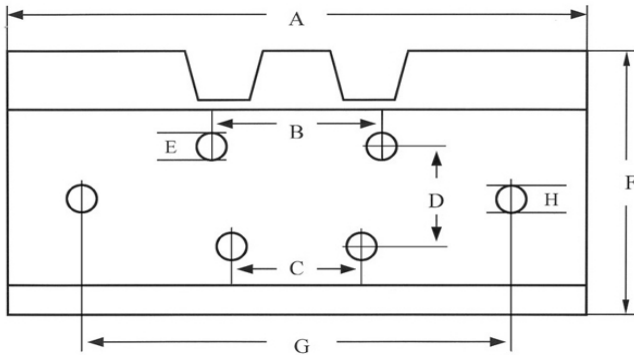

Global Track Warehouse Pty Ltd

Lot Y, LaidLaw St, Yass, NSW 2582, Australia

Phone : +61 (2) 6226 4370 FAX: +61 - (2) 6226 4371

Web: www.gtw.com.au Email : gtw@gtw.com.au

Rubber Pad Measurement Sheet (Grouser Plate Measurement)

Single Grouser Plate

Machine Make : _____

Model : _____

Track Links : _____

Pitch: _____

A: _____ E: _____
 B: _____ F: _____
 C: _____ G: _____
 D: _____ H: _____

I: _____
 J: _____
 K: _____

Double Grouser Plate

Machine Make : _____

Model : _____

Track Links : _____

Pitch: _____

A: _____ E: _____
 B: _____ F: _____
 C: _____ G: _____
 D: _____ H: _____

I: _____
 J: _____
 K: _____

Triple Grouser

Machine Make : _____